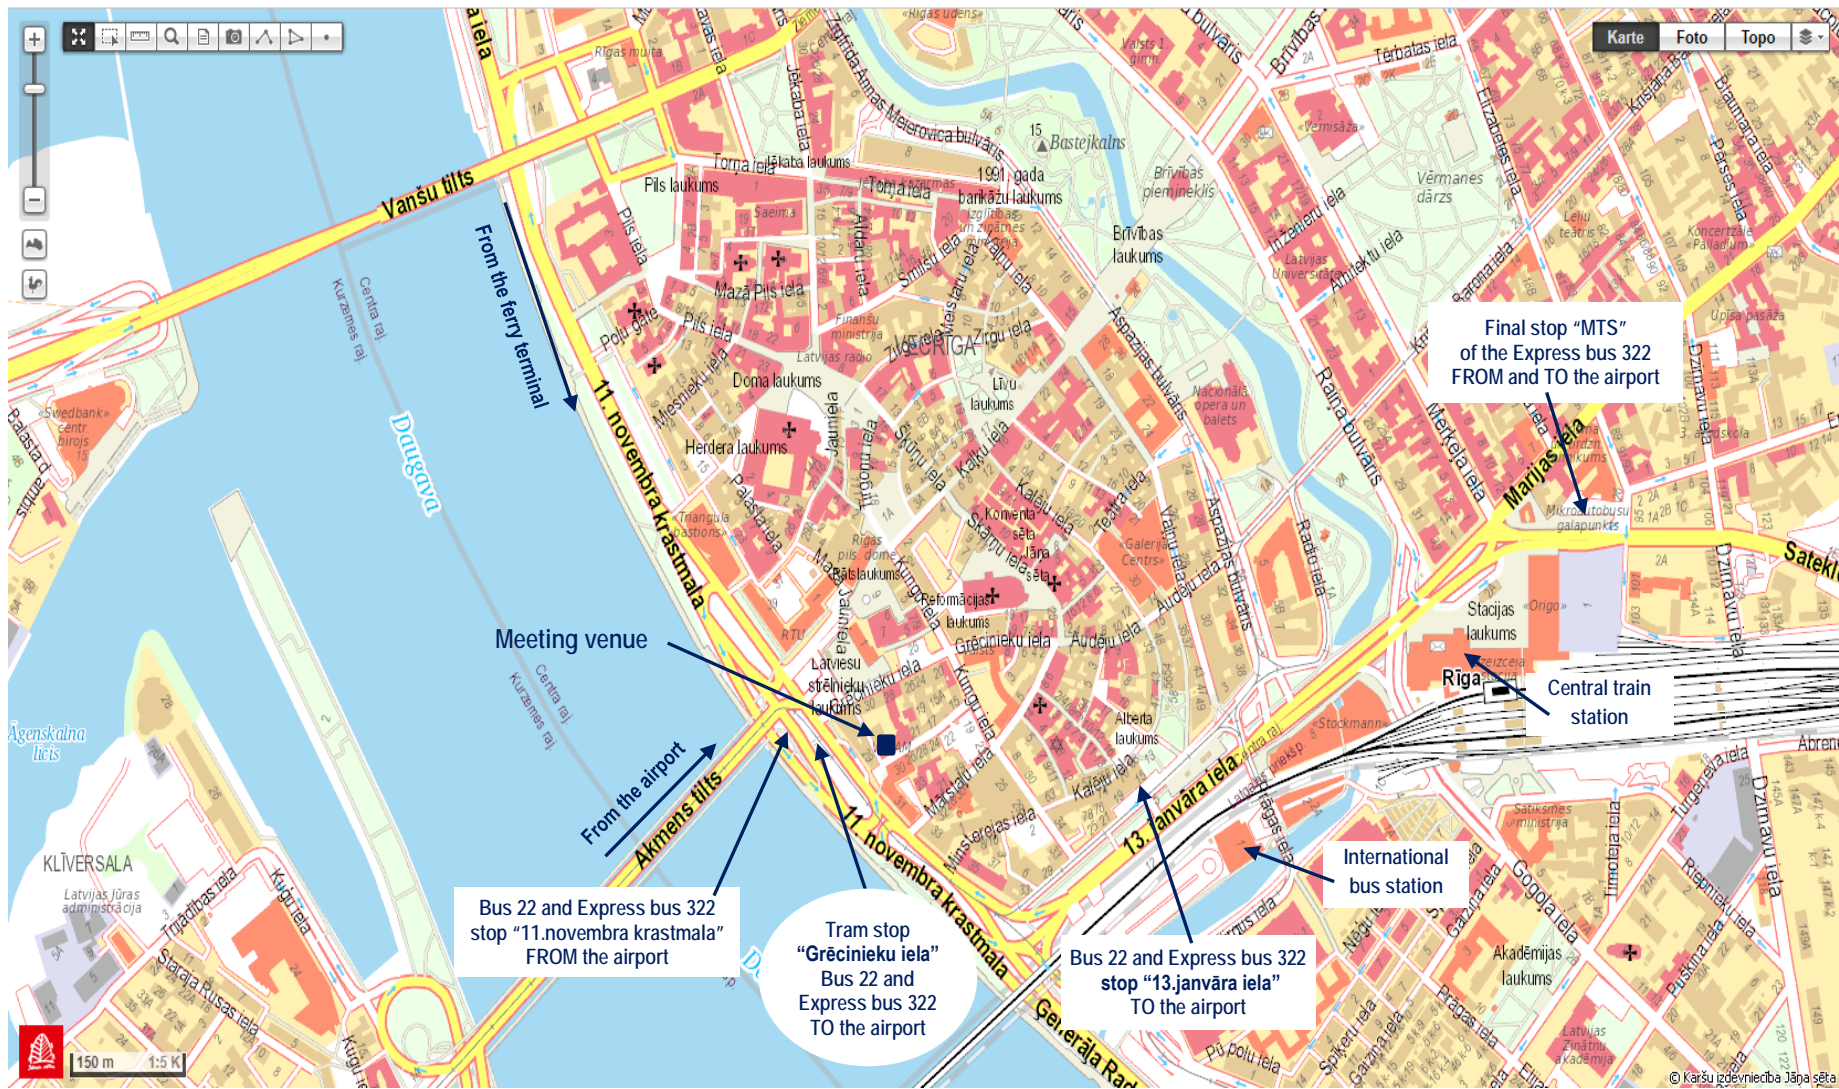

Final stop "MTS" of the Express bus 322 FROM and TO the airport

Bus 22 and Express bus 322 stop "11.novembra krastmala" FROM the airport

Tram stop "Grēcinieku iela" Bus 22 and Express bus 322 TO the airport

Bus 22 and Express bus 322 stop "13.janvāra iela" TO the airport

Central train station

International bus station

Meeting venue

From the airport

From the ferry terminal