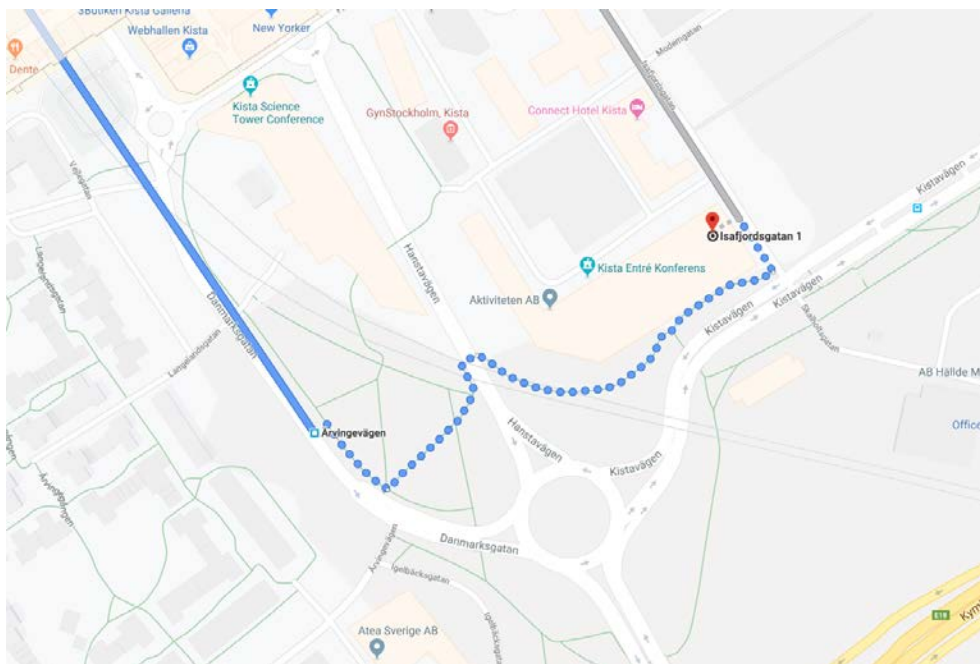

From Arlanda airport

Airport Coaches

Route: Arlanda Airport – Kista/Sundbyberg/Bromma

Departure from Terminal 5. Stop at Ärvingevägen

<https://www.flygbussarna.se/en/arlanda>