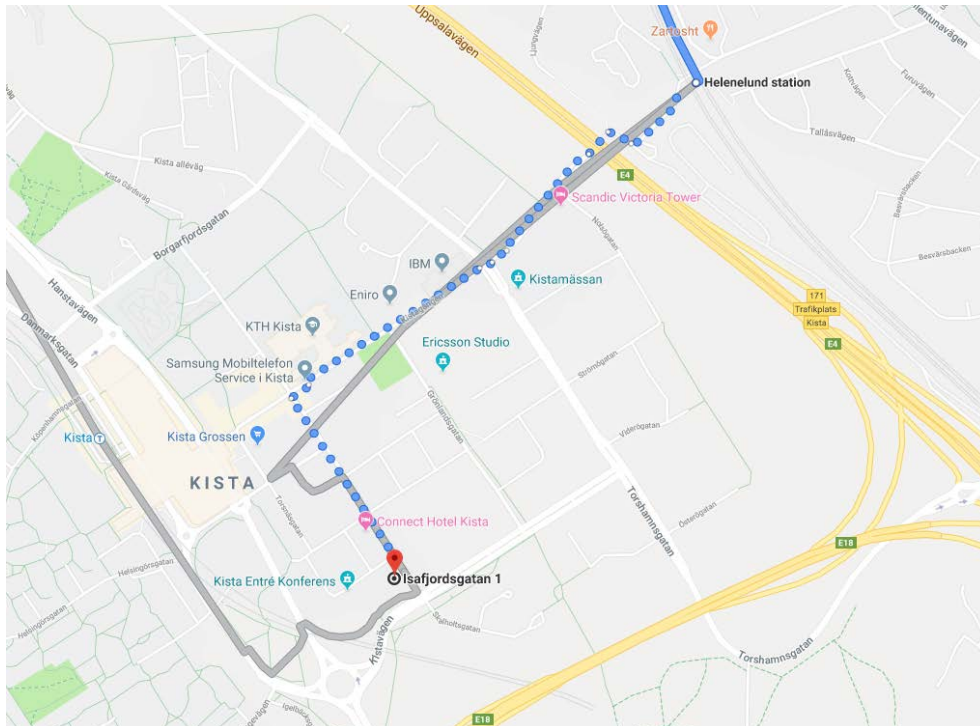

## Directions to Swedish Transport Agency facilities I Kista

### From Arlanda airport

#### Airport Coaches

Route: Arlanda Airport – Kista/Sundbyberg/Bromma

Departure from Terminal 5. Stop at Ärvingevägen

<https://www.flygbussarna.se/en/arlanda>

## From Stockholm central station