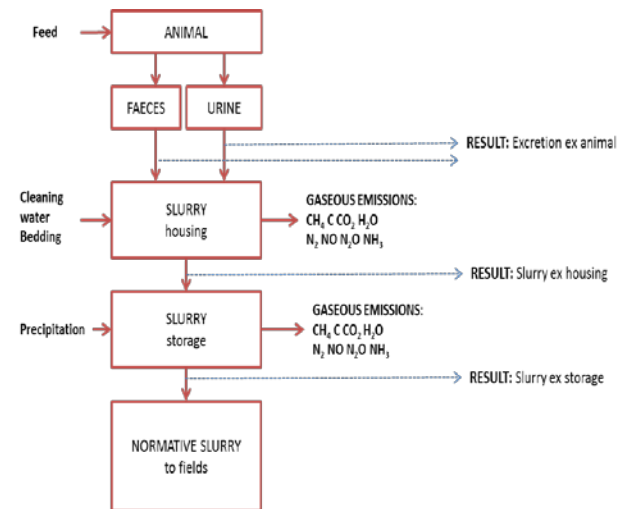

Two joint guidelines to be developed

- Comparison of current manure sampling and analysis methods + manure management surveys
  - Testing with pilot farms and laboratories in all BSR countries
  - **OUTPUT:** joint guidelines for manure sampling and analysis
- Development of a basic template for manure mass balance calculation
  - Comparison of existing methods, development of existing models
  - Validation with data from pilot farms
  - **OUTPUT:** joint calculation tool for manure quantity and quality

© Luostarinen et al. 2017