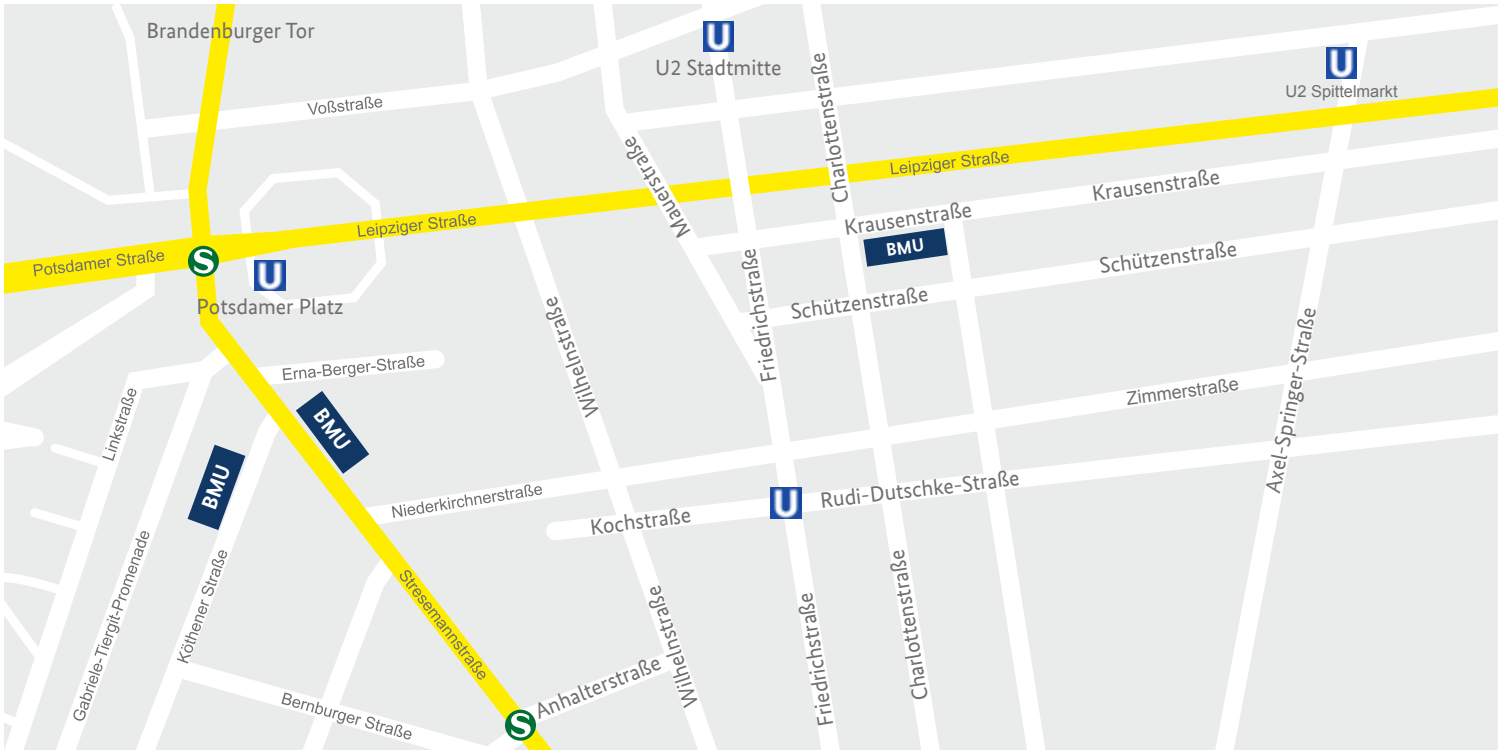

Visitors' address:

Federal Ministry for the Environment, Nature
Conservation and Nuclear Safety

Stresemannstraße 128 – 130 · 10117 Berlin
Köthener Straße 2 – 3 · 10963 Berlin
Krausenstraße 17 · 10117 Berlin

From Schönefeld airport: Local train RB 19 (direction: S+U Gesundbrunnen) to station: S+U Potsdamer Platz

Office

Krausenstraße

U-Bahn (underground) lines U2: station Stadtmitte

Bus lines M48, 265: stop Jerusalemer Straße

From Ostbahnhof: S-Bahn S3, S5, S7, S75 (via Alexanderplatz) to station: S Friedrichstraße

Arrival by plane

From Tegel airport: Bus 128 (direction: U Osloer Str.) Change for underground U6 (direction: Alt-Mariendorf) to stop: U Stadtmitte

From Schönefeld airport: Local train RB 19 (direction: S+U Gesundbrunnen) to station: S+U Potsdamer Platz.

Change for underground U2 (direction: Pankow) to stop: U Stadtmitte

Change for underground U6 (direction: Alt-Mariendorf) to station: U Stadtmitte to stop: U Kurt-Schumcher-Platz.