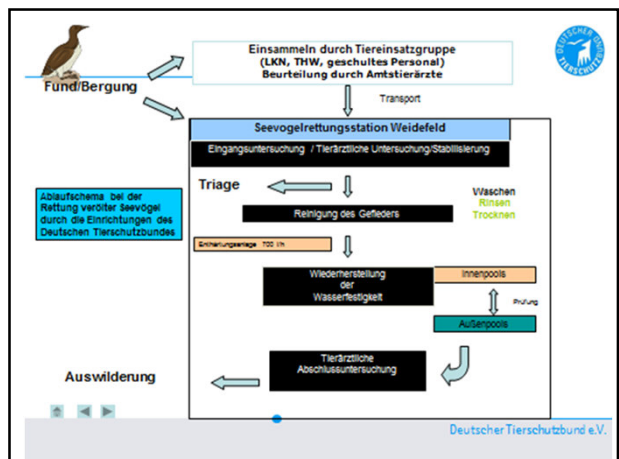

Deutscher Tierschutzbund e.V. German Animal Welfare Federation

Dr. Katrin Umlauf
Director and Scientific Officer for
Companion Animals

TT.MM.JJJJ   Veranstaltung, Vortragstitel, Vortragender

Deutscher Tierschutzbund e.V. German Animal Welfare Federation

- NGO, financed by membership fees, inheritances and donations
- Founded in 1881
- Europe's largest umbrella animal welfare and nature conservation organisation
- representing ~ 800,000 members
- Umbrella organisation of animal welfare organisations
- with 16 state associations
- > 750 local organisations
- with ~ 500 running animal shelters

Deutscher Tierschutzbund e.V. Divisions

Headquarters in Bonn

Animal Welfare Academy Neuburg/Munich

Office in Berlin

Animal Welfare Center Weidefeld

Animal Welfare Center Weidefeld

Rescue center for animals in need
Therapie center for dogs with behavioural issues
shelter for reptiles other exotic animals
wild animals f. ex.
and
Rescue center for oiled birds

Deutscher Tierschutzbund e.V. German Animal Welfare Federation

Our rescue center for oiled birds

- is acknowledged by Ministry of Energy, Agriculture, the Environment, Nature and Digitalization in Kiel, Schleswig-Holstein
- is currently the only one in Germany