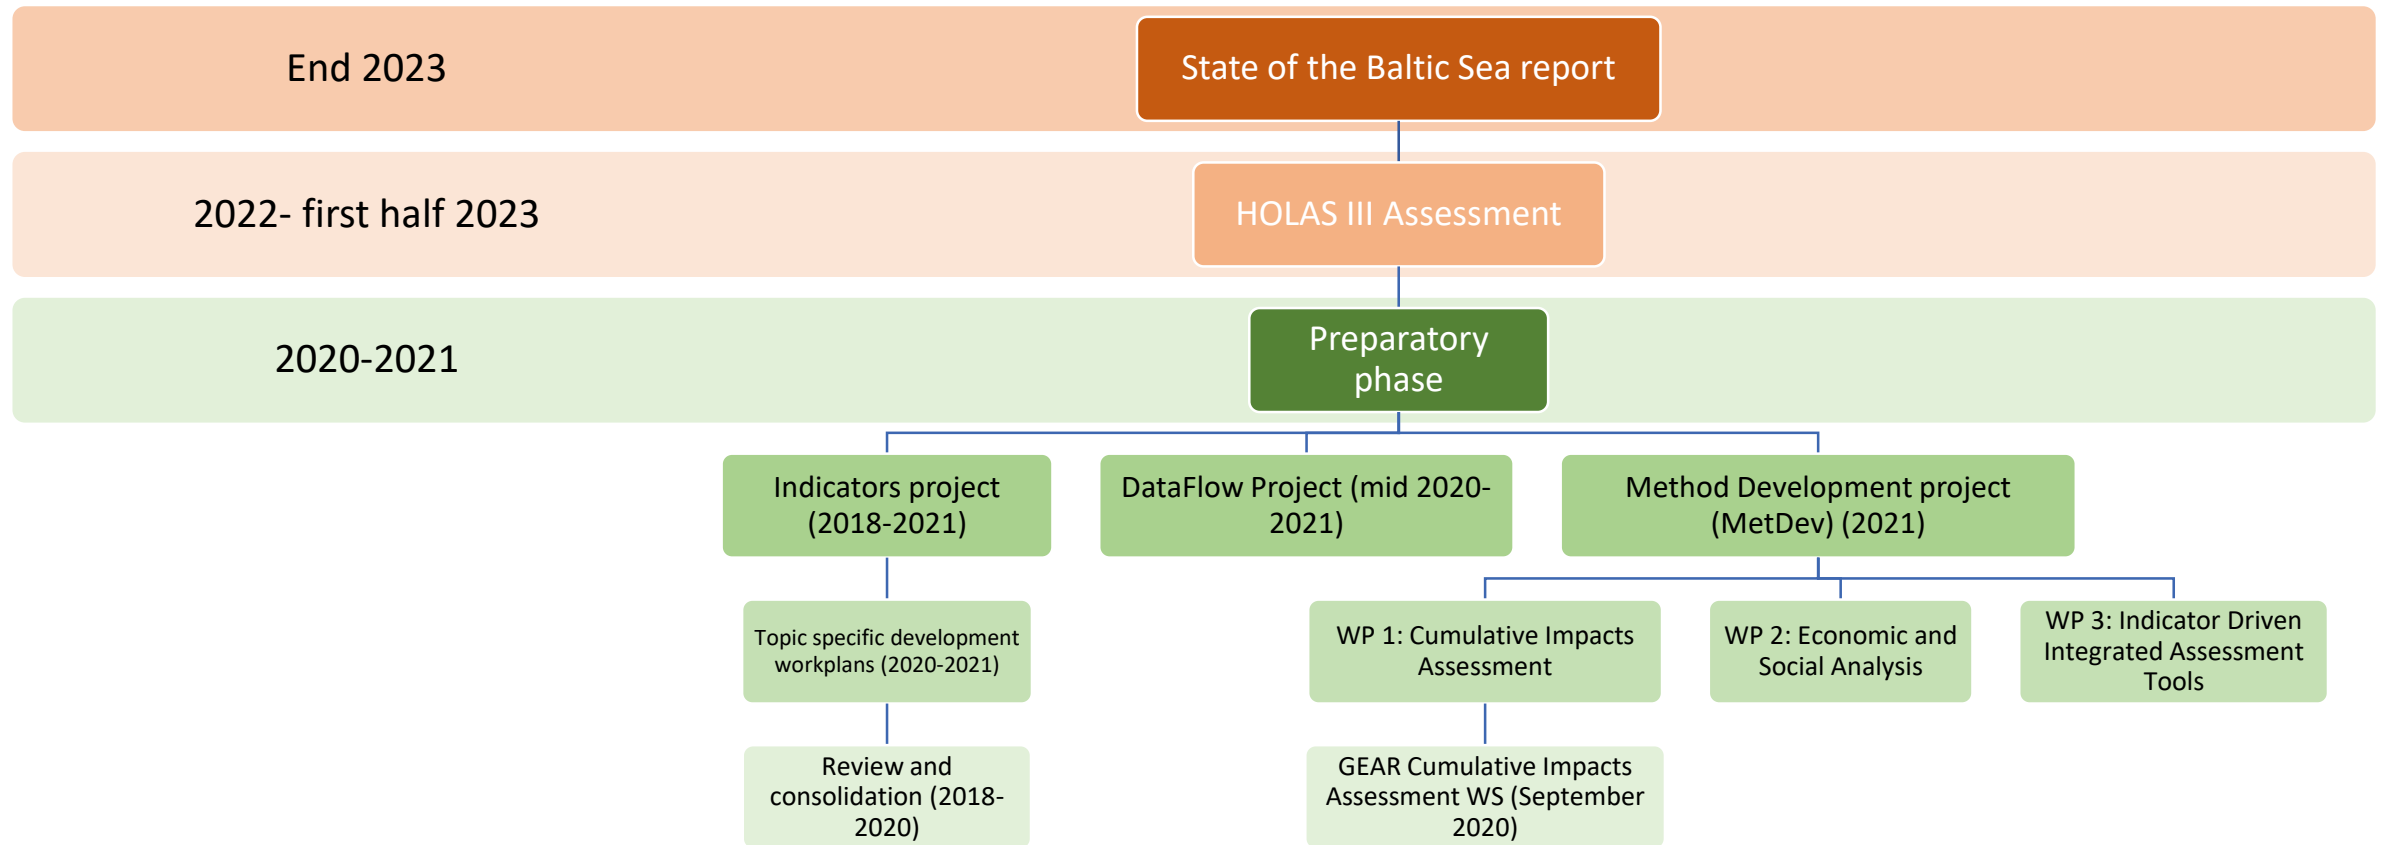

THIRD HELCOM HOLISTIC ASSESSMENTS OF THE BALTIC SEA ENVIRONMENT (HOLAS III)

- **Planning and process**

Work to support the publication of the Second State of the Baltic Sea report - timeline

	2020				2021				2022				2023			
	Q1	Q2	Q3	Q4	Q1	Q2	Q3	Q4	Q1	Q2	Q3	Q4	Q1	Q2	Q3	Q4
Indicator development/consolidation (HELCOM Indicators)	█	█	█	█	█	█	█	█								
Establishing and ensuring dataflows (HELCOM DataFlow)			█	█	█	█	█	█	█							
Refining and further developments of assessments (HELCOM MetDev)					█	█	█	█	█							
HOLAS III Assessment									█	█	█	█	█	█	█	█

Work to support the publication of the Second State of the Baltic Sea report - process

Setup of HOLAS

Thank you for your attention!