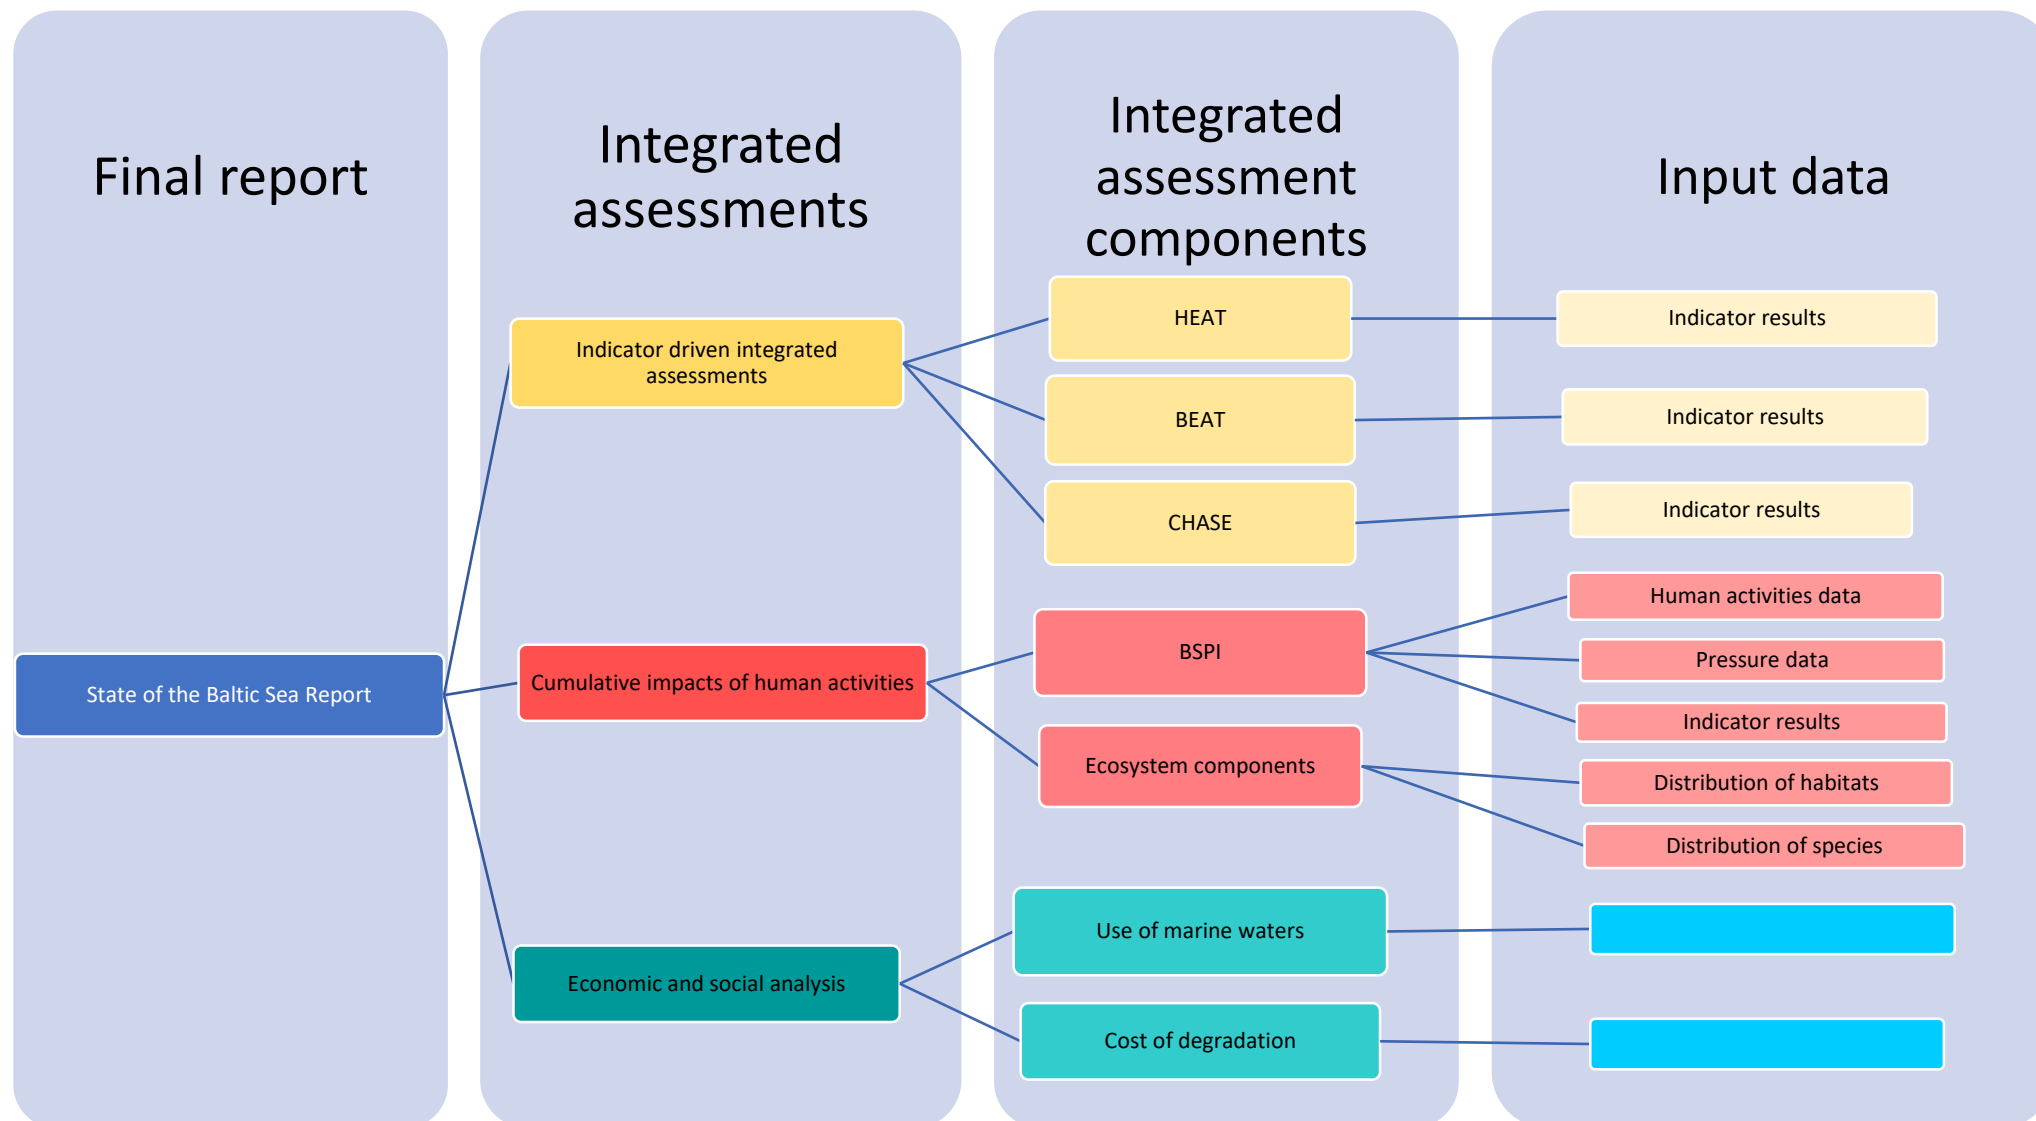

THIRD HELCOM HOLISTIC ASSESSMENTS OF THE BALTIC SEA ENVIRONMENT (HOLAS III)

- **Planning and process**

Work to support the publication of the Second State of the Baltic Sea report - timeline

	2020				2021				2022				2023			
	Q1	Q2	Q3	Q4	Q1	Q2	Q3	Q4	Q1	Q2	Q3	Q4	Q1	Q2	Q3	Q4
Indicator development/consolidation (HELCOM Indicators)	█	█	█	█	█	█	█	█								
Establishing and ensuring dataflows (HELCOM DataFlow)			█	█	█	█	█	█	█							
Refining and further developments of assessments (HELCOM MetDev)					█	█	█	█	█							
HOLAS III Assessment									█	█	█	█	█	█	█	█

Work to support the publication of the Second State of the Baltic Sea report - process

Setup of HOLAS

Thank you for your attention!