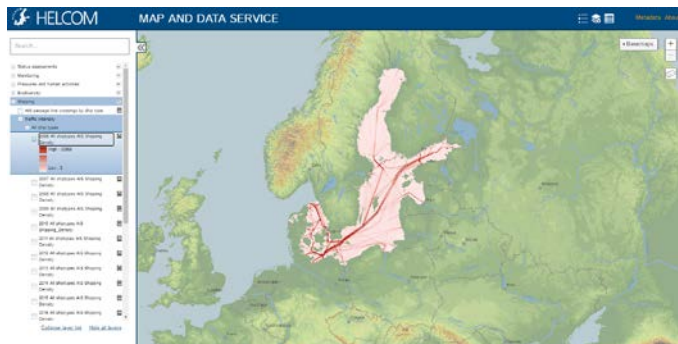

- AIS data: Recommendation 33/1 on **access** to and **use** of HELCOM AIS data - *request to the Secretariat*
- AIS data products:
 - [AIS Explorer](#) to compare shipping traffic intensity maps – *online tool*

- [Map and Data Service](#) and [metadata catalog](#) to view and download shipping intensity maps – *online tool*

To share more AIS data products: AIS “lines”:

- Per shiptype and year
- No ship identification (IMO, MMSI, name, callsign, etc.)
- Dimensions of the ships to be shared?