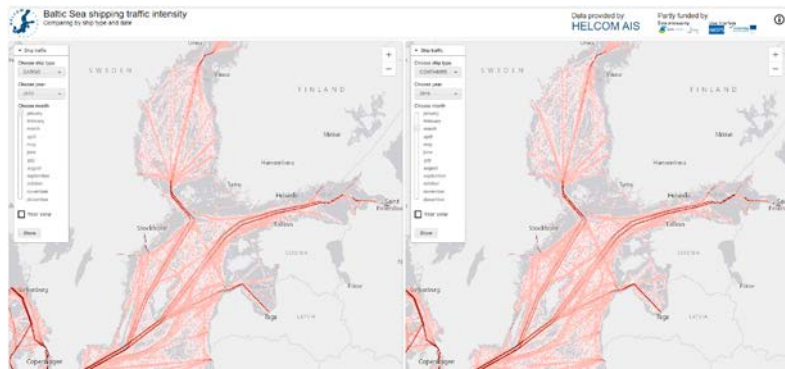

- AIS data: Recommendation 33/1 on **access** to and **use** of HELCOM AIS data - *request to the Secretariat*
- AIS data products:
 - [AIS Explorer](#) to compare shipping traffic intensity maps – *online tool*