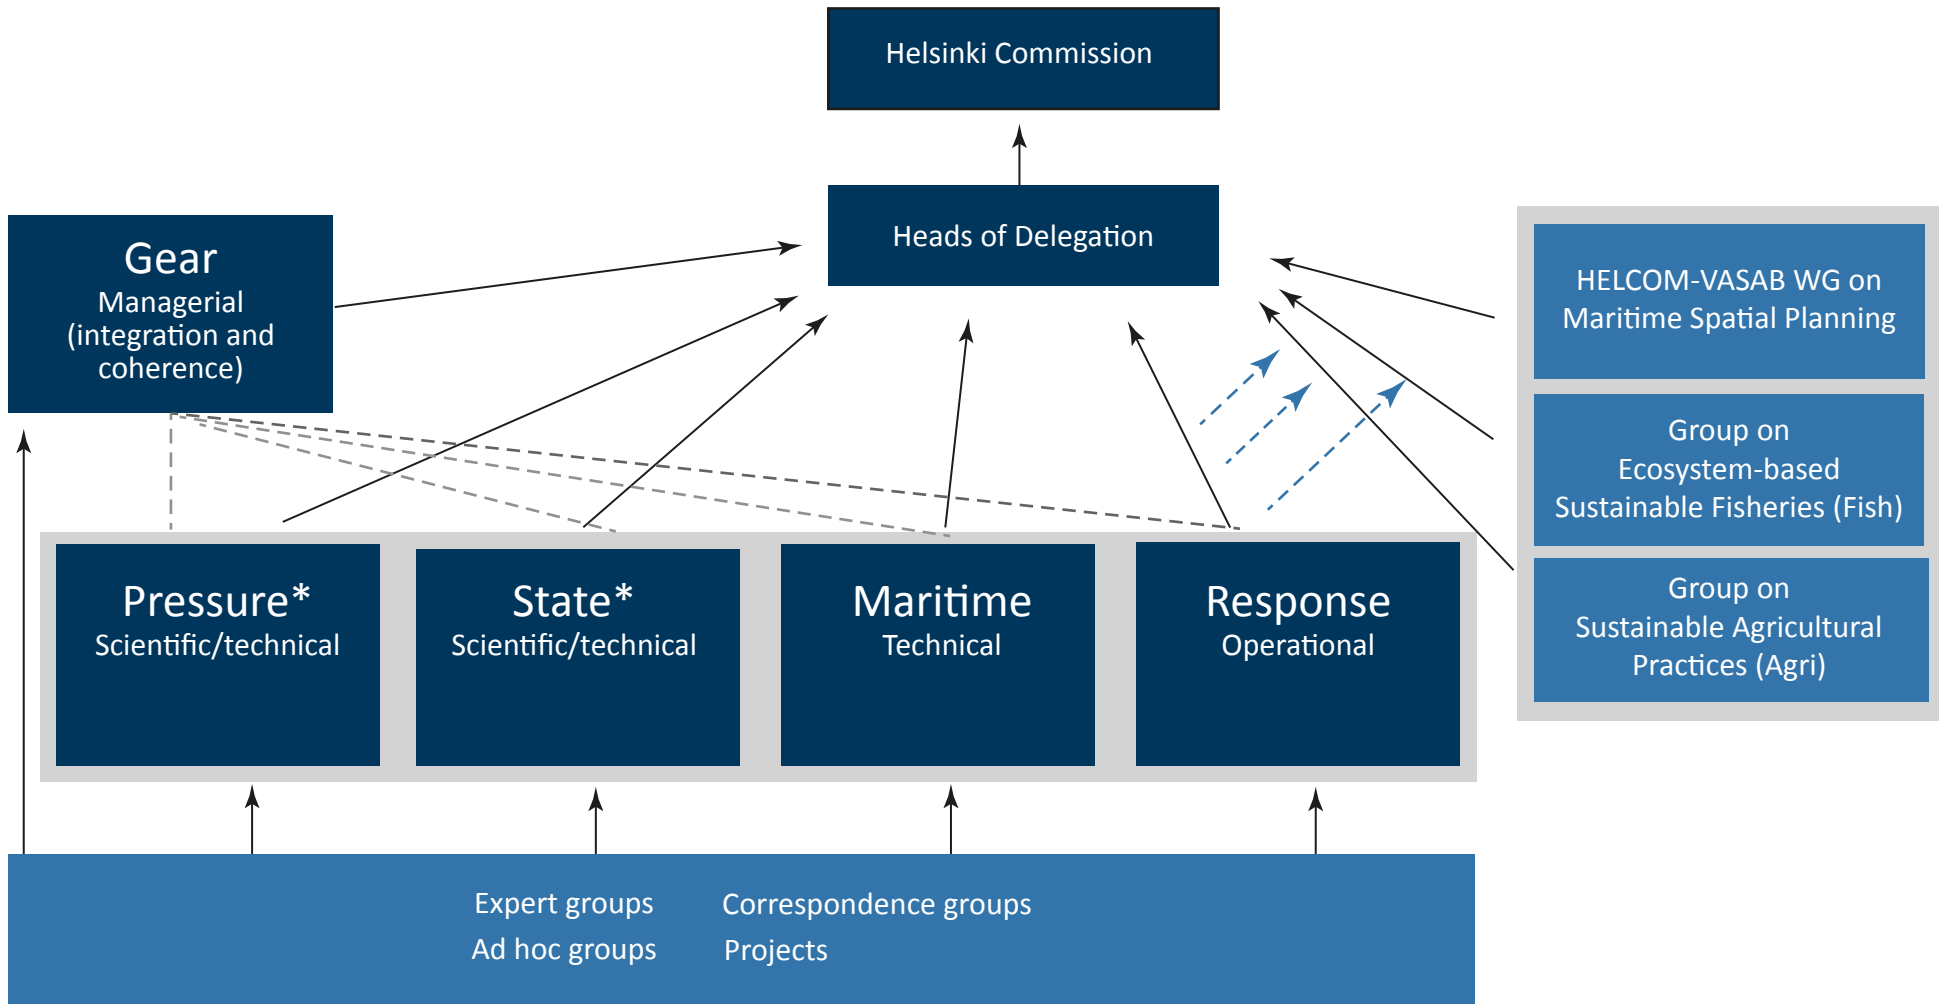

Renewed HELCOM working structure

September 2014

* Tentative names

Full names of the permanent working groups

Gear = Group on the Implementation of the Ecosystem Approach

State* = Working Group on the State of the Environment and Nature Conservation*

Pressure* = Working Group on Reduction of Pressures from the Baltic Sea Catchment Area*

Maritime Working Group

Response Working Group

Permanent
 Time-limited / adhoc